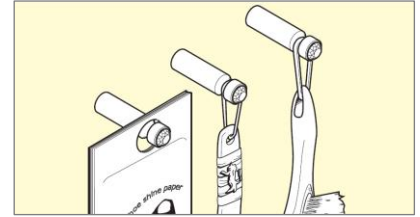

### Parts Included

- Pan head tapping screw 3.5×30

Part No.	Material	Finish	Load Capacity	
GSSF-10CR	Brass	Chrome	58 N	5.8 kg
GSSF-10GP		24K Gold, Clear		
GSSF-10CR-SW	Brass with Swarovski® Crystal	Chrome		
GSSF-10GP-SW		24K Gold, Clear		

### Parts Included

- Countersunk head wood screw 3.5×20 (gold or silver)

Part No.	Material	Finish	Load Capacity	
GMBF240-G	Steel + Aluminium Alloy	Gold	58.8 N	6 kg
GMBF240-S		Silver		