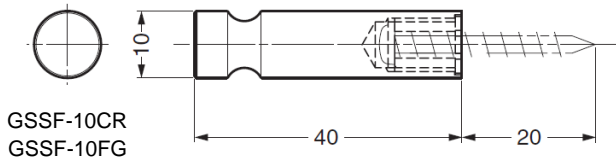

### Parts Included

- Pan head tapping screw 3.5×30

Part No.	Material	Finish	Load Capacity	
GSSF-10CR	Brass	Chrome	58 N	5.8 kg
GSSF-10GP		24K Gold, Clear		
GSSF-10CR-SW	Brass with Swarovski® Crystal	Chrome		
GSSF-10GP-SW		24K Gold, Clear		

### Parts Included

- Countersunk head wood screw 3.5×20 (gold or silver)

Part No.	Material	Finish	Load Capacity	
GMBF240-G	Steel + Aluminium Alloy	Gold	58.8 N	6 kg
GMBF240-S		Silver		