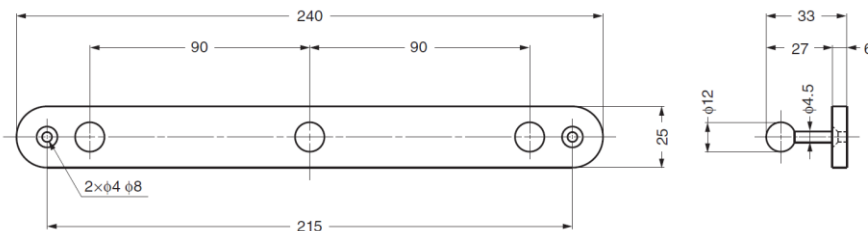

GMBF240 Hook Board

Parts Included

- Countersunk head wood screw 3.5×20 (gold or silver)

Part No.	Material	Finish	Load Capacity	
GMBF240-G	Steel + Aluminium Alloy	Gold	58.8 N	6 kg
GMBF240-S		Silver