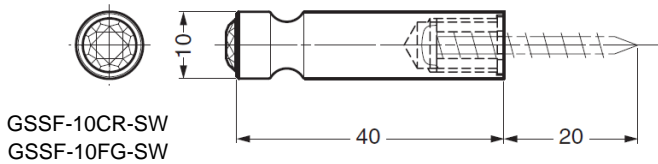

### Parts Included

- Pan head tapping screw 3.5×30

Part No.	Material	Finish	Load Capacity	
GSSF-10CR	Brass	Chrome	58 N	5.8 kg
GSSF-10GP		24K Gold, Clear		
GSSF-10CR-SW	Brass with Swarovski® Crystal	Chrome		
GSSF-10GP-SW		24K Gold, Clear		

### Parts Included

- Countersunk head wood screw 3.5×20 (gold or silver)

Part No.	Material	Finish	Load Capacity	
GMBF240-G	Steel + Aluminium Alloy	Gold	58.8 N	6 kg
GMBF240-S		Silver		